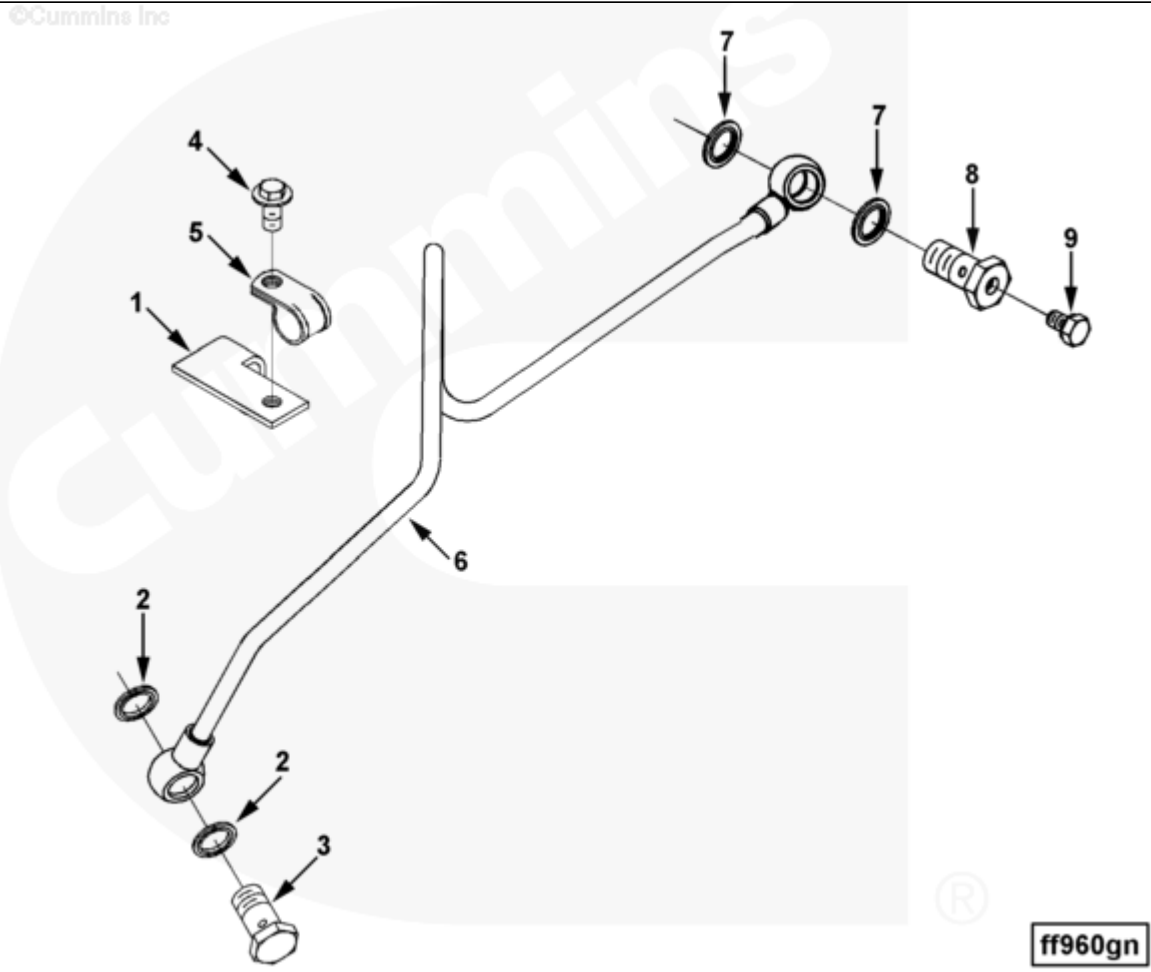

SMALL | MEDIUM | LARGE

Cart	Ref No	Part Number	Part Description	Required	Remarks
View My Cart					
		FF9798-07	Fuel Filter Plumbing		MR - PLUMBING, FUEL FILTER...(More)

					Engine Family: C Series
					Cylinders: 6
					Engine Design Phase: Current
					Product
					Pump Manufacturer/Model:
					- Bosch P3000;
					- Bosch P7100
					Governor Type: RSV
					Filter Location: Under Head
					Cylinder #5
					Banjo Screw to Filter Head:
					M6 Threaded Hole
					Intake Cover Flange Thickness
					(mm): 11
					Injection Pump Supply Line
					Material: Steel Tubing
					Compatible With and Without
					Grid Heater Installed
<input type="checkbox"/>	1	3282059	Clip	1	
<input type="checkbox"/>	2	3863988	Sealing Washer	2	M14
<input type="checkbox"/>	3	3924725	Banjo Connector Screw	1	M14 X 1.50 X 26.
<input type="checkbox"/>	4	3093923	Hexagon Flange Head Cap Screw	1	M8 x 1.25 x 14
<input type="checkbox"/>	5	3930375	Tube Brace	1	
<input type="checkbox"/>	6	3930766	Fuel Supply Tube	1	
<input type="checkbox"/>	7	3963983	Sealing Washer	2	M12.
<input type="checkbox"/>		3905860	Banjo Connector Screw	1	Order Components Individually
<input type="checkbox"/>	8	3911446	Banjo Connector Screw	1	M12 X 1.50 X 24.
<input type="checkbox"/>	9	3939570	Captive Washer Cap Screw	1	M6 X 1.00 X 10.